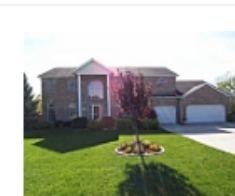

6 Photos

$299,999

Beds: 5 Baths: 4 Full
Single Family Home
Tremendous square footage for the price! Two Masters, one on the main floor. All bedrooms have walk-in closets. The...

[Property Details](#)

[Save to My HomeFinder.com](#)